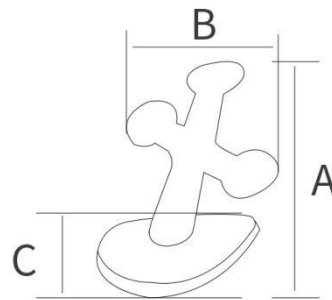

Product Parameter (Specification)

Product name	Single Cross Bollard Heavy Duty Marine Grade 316 Stainless Steel
Specification available	Multiple sizes
Standards that follow to	ISO 9001, CE, TUV, CSS, SGS.
Samples available	Yes.
Packing method	Bubble bag+Wooden carton
Production lead time	10-15 days for a 20ft container, 20-25 days for a 40ft

Code	A(mm)	B(mm)	C(mm)	Size
PM950A	100	100	42	6"
PM950B	135	135	50	8"
PM950C	190	150	80	10"
PM950D	240	190	80	12"

Support private customization

Product Feature And Application

Single Cross Bollard Heavy Duty Marine Grade 316 Stainless Steel is a special shape of bollard, its shape shows the heart. Typically, a bollard is a structure that secures or anchors cables to hold boats or other above-water structures in place. Single Cross Bollard are relatively rare in design, but can